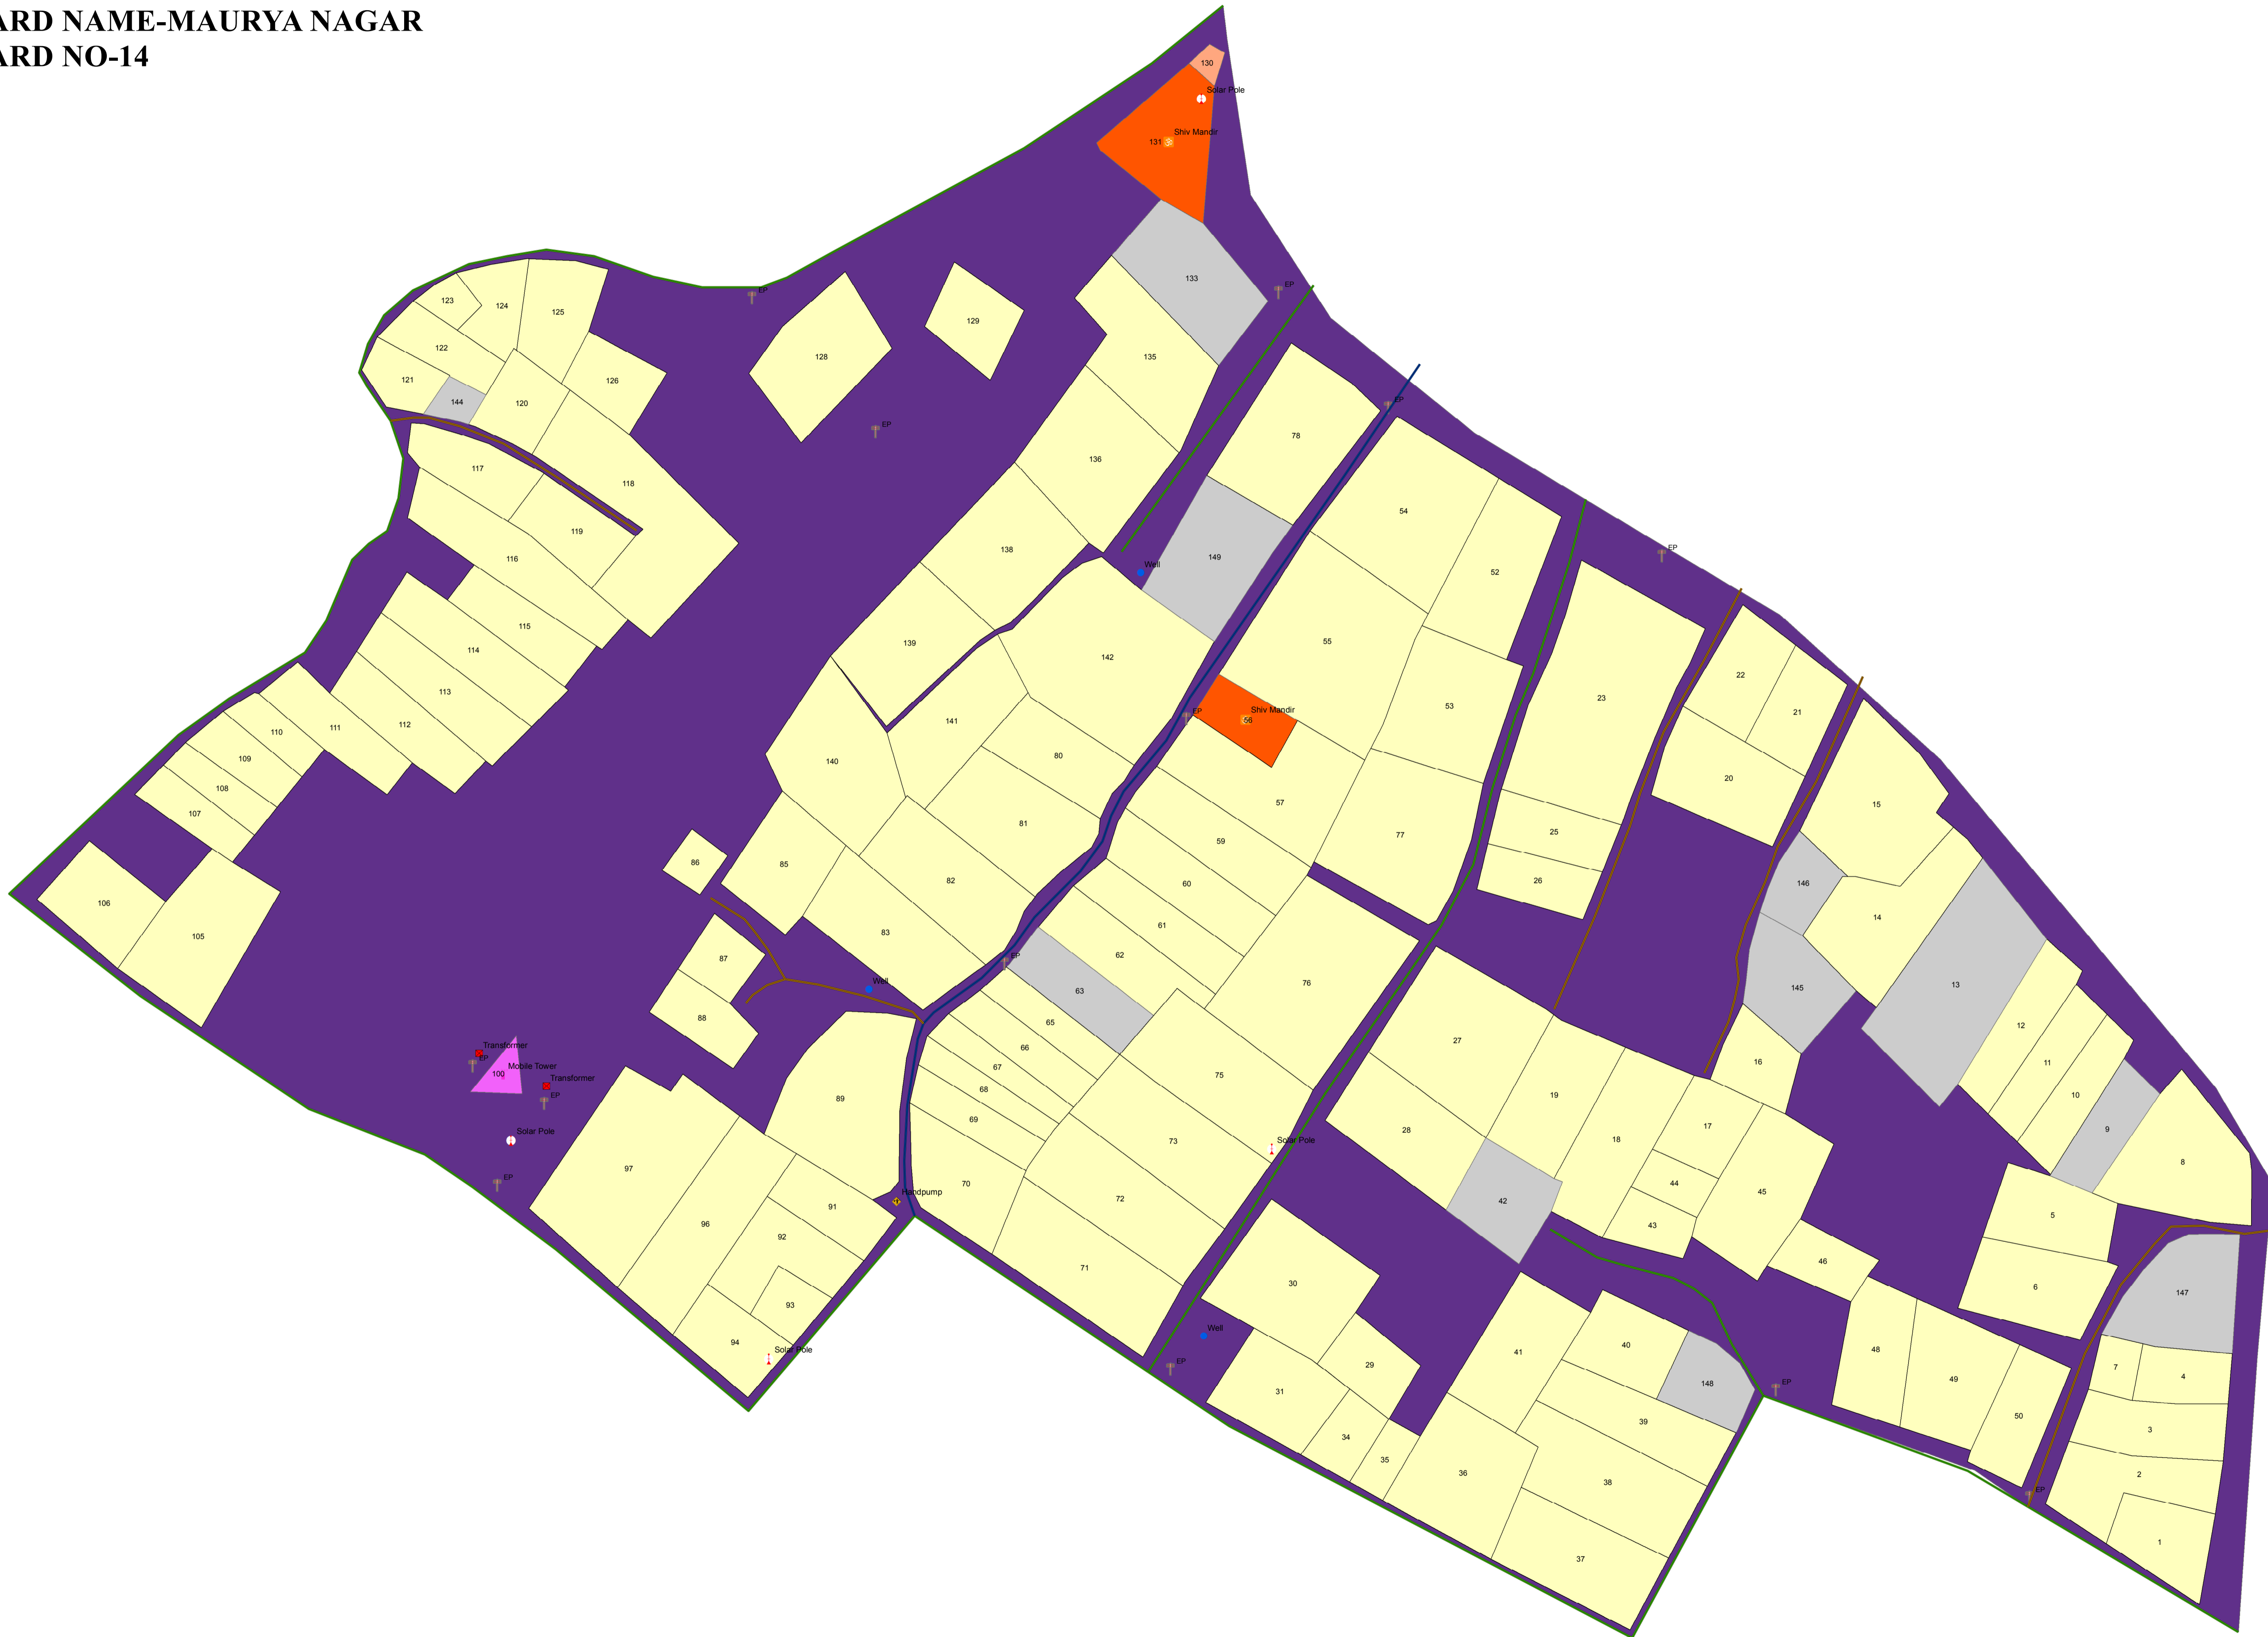

DISTRICT-RAEBARELI

NAGAR PANCHAYAT-NASIRABAD
 WARD NAME-MAURYA NAGAR
 WARD NO-14

Legend

- Damer
- Interlocking
- Kucha
- Kharanja
- Imambada
- Eidgaah
- Kabaristhan
- Over Head Tank
- Petrol Pump
- Mandir
- Makbara
- Madarsa
- Masjid
- Masjid+Imambada
- Imambada+Madarsa
- Mobile Tower
- Govt Building
- Govt Building Colony
- School
- Well
- Transformer
- Water Nozzle
- Sumbarsabul
- Solar Pole
- Street Light
- High Mask Light
- Handpump
- Pole_Join
- Pond
- Other
- Imambada+Commercial
- Imambada
- Eidgaah
- Kabaristhan
- Commercial
- Residential+Commercial
- Over Head Tank
- Petrol Pump
- Mandir
- Makbara
- Madarsa
- Masjid
- Masjid+Imambada
- Imambada+Madarsa
- Mobile Tower
- Residential
- Govt Building
- Govt Building Colony
- School

Ward Name

- Ahmad Nagar
- Dela
- Gudkhet Nagar
- Gufranamaab Nagar
- Kayasthana
- Kuraiash Nagar
- Lala Ki Bazar
- Maurya Nagar
- Milkiana
- Patel Nagar
- Phulwari
- Purani Kothi
- Sarv Dharm Nagar
- Shiv Nagar
- Soni Nagar