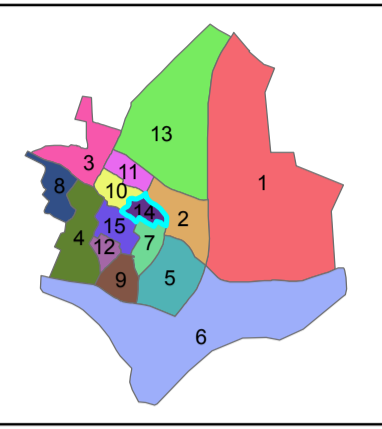

DISTRICT-RAEBARELI

NAGAR PANCHAYAT-NASIRABAD
 WARD NAME-MAURYA NAGAR
 WARD NO-14

Legend

- Damer
- Interlocking
- Kucha
- Kharanja
- Imambada
- Eidgaah
- Kabaristhan
- Over Head Tank
- Petrol Pump
- Mandir
- Makbara
- Madarsa
- Masjid
- Masjid+Imambada
- Imambada+Madarsa
- Mobile Tower
- Govt Building
- Govt Building Colony
- School
- Well
- Transformer
- Water Nozzle
- Sumbarsabul
- Solar Pole
- Street Light
- High Mask Light
- Handpump
- Pole_Join
- Pond
- Other
- Imambada+Commercial
- Imambada
- Eidgaah
- Kabaristhan
- Commercial
- Residential+Commercial
- Over Head Tank
- Petrol Pump
- Mandir
- Makbara
- Madarsa
- Masjid
- Masjid+Imambada
- Imambada+Madarsa
- Mobile Tower
- Residential
- Govt Building
- Govt Building Colony
- School

Ward Name

- Ahmad Nagar
- Dela
- Gudkhet Nagar
- Gufranamaab Nagar
- Kayasthana
- Kuraiash Nagar
- Lala Ki Bazar
- Maurya Nagar
- Milkiana
- Patel Nagar
- Phulwari
- Purani Kothi
- Sarv Dharm Nagar
- Shiv Nagar
- Soni Nagar